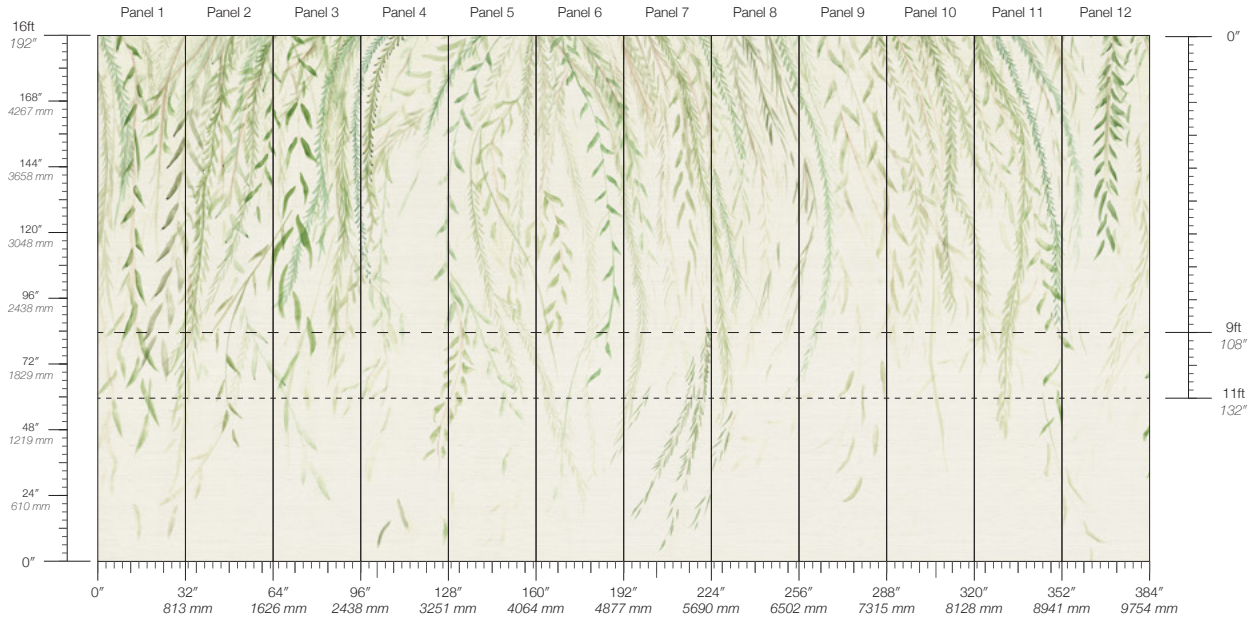

Sway Bower

Suitable for residential and commercial projects

COLOR

Bower

REPEAT

Non-repeating

DETAILS

Custom options available

DISCLAIMER

Refer to our website to see the full mural artwork. Color and shade will vary by lot. Visible panel seam. Reference the physical sample for color and texture. Panel maps represent mural artwork only.

ITEM

8902

STOCK

Made to order

MAINTENANCE

Water-based cleanser

CONTENT

Grasscloth

LEAD TIME

4 weeks to print

ENVIRONMENTAL

PVC Free

PANEL WIDTH

32" / 813 mm trimmed

MINIMUM

1 panel

SPCS

Natural Grasscloth

PANEL HEIGHT

108" / 2743 mm base
132" / 3353 mm standard
192" / 4877 mm extended

PRICE

Available upon request

TESTING

ASTM E84 Adhered Class A

ORIGIN

USA